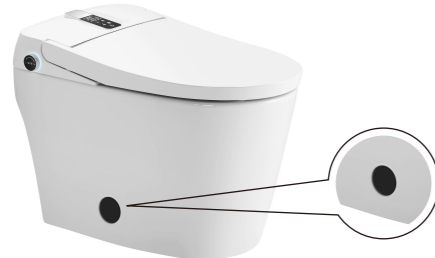

T/K1 CE CB RoHS ISO W

Size: 690x395x490mm
Rough-in: 210/300/400mm
Free Arrangement
Heating Method: Instant Heating
Flushing Method: Jet Siphon Type
Ceramic Body: T:No Water Tank
K:With Water Tank
Color: Matte Black/Matte Gray/White

T/K3 CE CB RoHS ISO W

Size: 690x395x500mm
Rough-in: 210/300/400mm
Free Arrangement
Heating Method: Instant Heating
Flushing Method: Jet Siphon Type
Ceramic Body: T:No Water Tank
K:With Water Tank
Color: Matte Black/Matte Gray/White

T/K4 CE CB RoHS ISO W

Size: 690x395x510mm
Rough-in: 210/300/400mm
Free Arrangement
Heating Method: Instant Heating
Flushing Method: Jet Siphon Type
Ceramic Body: T:No Water Tank
K:With Water Tank
Color: Matte Black/Matte Gray/White

T/K10 CE CB RoHS ISO W

Size: 675x395x495mm
Rough-in: 210/300/400mm
Free Arrangement
Heating Method: Instant Heating
Flushing Method: Jet Siphon Type
Ceramic Body: T:No Water Tank
K:With Water Tank
Color: Matte Black/Matte Gray/White