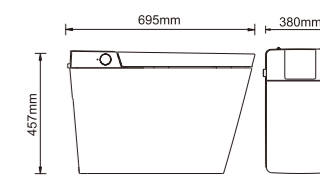

T/K68-1 CE CB W

Size: 680x395x475mm
 Rough-in: 210/300/400mm
 Heating Method: Instant Heating
 Flushing Method: Jet Siphon Type
 Ceramic Body: T:No Water Tank
 K:With Water Tank
 Color: Black

T76

Size: 687x390x465mm
 Rough-in: 210/300/400mm
 Heating Method: Instant Heating
 Flushing Method: Jet Siphon Type
 Ceramic Body: With Water Tank
 Color: White

T/K31 CE CB W

Size: 600x380x475mm
 Rough-in: 300/400mm
 Heating Method: Instant Heating
 Flushing Method: Jet Siphon Type
 Ceramic Body: T:No Water Tank
 K:With Water Tank
 Color: White

T/K32 CE CB W

Size: 600x380x465mm
 Rough-in: 300/400mm
 Heating Method: Instant Heating
 Flushing Method: Jet Siphon Type
 Ceramic Body: T:No Water Tank
 K:With Water Tank
 Color: White

T/K20 CE CB W

Size: 695x380x457mm
 Rough-in: 210/300/400mm
 Heating Method: Instant Heating
 Flushing Method: Jet Siphon Type
 Ceramic Body: T:No Water Tank
 K:With Water Tank
 Color: Matte Black/Matte Gray/White

T/K70

Size: 680x395x490mm
 Rough-in: 210/300/400mm
 Heating Method: Instant Heating
 Flushing Method: Jet Siphon Type
 Ceramic Body: T:No Water Tank
 K:With Water Tank
 Color: White

T/K71

Size: 680x395x470mm
 Rough-in: 210/300/400mm
 Heating Method: Instant Heating
 Flushing Method: Jet Siphon Type
 Ceramic Body: T:No Water Tank
 K:With Water Tank
 Color: White